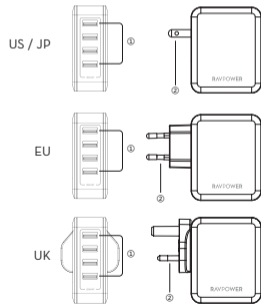

Scan the QR code to view the Online Guide:

Product Diagram

① AC Pin ② iSmart USB Output (DC 5V/2.4A Max Each)

Specifications

Model	RP-PCO26
Input	AC 100-240V 50/60Hz 1.2A Max
Output	40W Total
iSmart USB Output	DC 5V \approx 2.4A Max Each
Dimension	71 x 57 x 29mm / 2.8 x 2.2 x 1.1 in (US/JP) 71 x 95 x 29mm / 2.8 x 3.7 x 1.1 in (EU) 71 x 91 x 48.5mm / 2.8 x 3.6 x 1.9 in (UK)
Weight	140 g / 4.9 oz (US/JP) 140 g / 4.9 oz (EU) 145 g / 5.1 oz (UK)