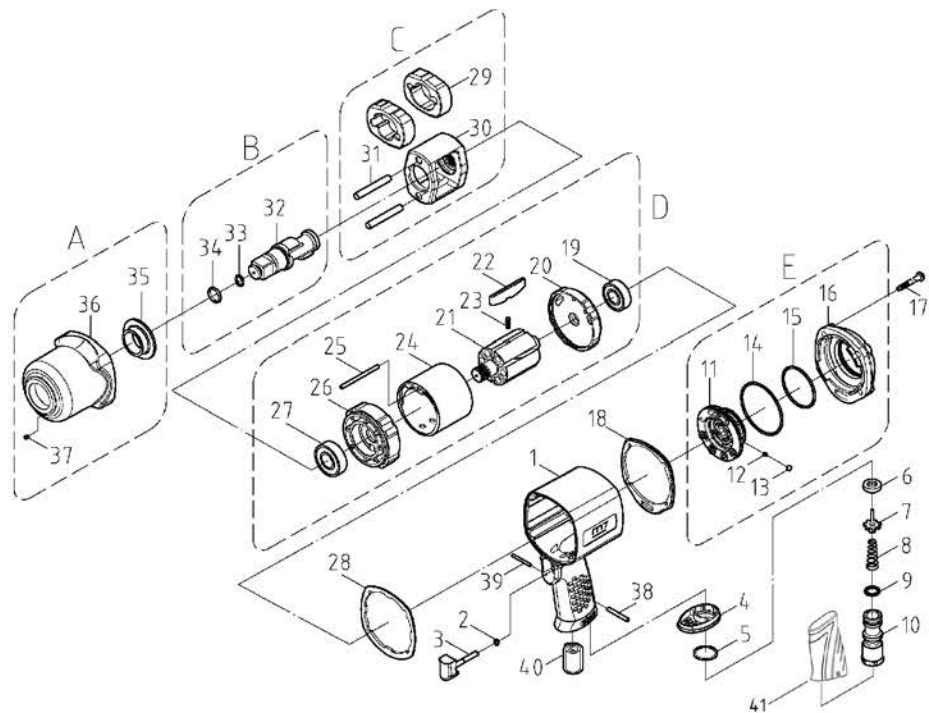

3/4" Air Impact Wrench

Item No : NC-6266

● The consumable parts ▲ The replacement parts ★ The non-replacement parts

Part List

Twin Hammer Type

NC-6266

No.	Index No.	Description	Q'TY
★ 1	NC-6266P01	Motor Housing	1
▲ 2	NC-6266P02	O-Ring	1
★ 3	NC-6266P03	Trigger	1
★ 4	NC-6266P04	Exhaust Deflector	1
★ 5	NC-6266P05	Washer	1
★ 6	NC-6266P06	Oil Seal	1
▲ 7	NC-6266P07	Pin Valve Rod	1
★ 8	NC-6266P08	Cone Spring	1
▲ 9	NC-6266P09	O-Ring	1
★ 10	NC-6266P10	Air Inlet	1
▲ 11	NC-6266P11	Reverse Lever	1
★ 12	NC-6266P12	Spring	1
★ 13	NC-6266P13	Steel Ball	1
▲ 14	NC-6266P14	O-Ring	1
▲ 15	NC-6266P15	O-Ring	1
★ 16	NC-6266P16	Backhead	1
★ 17	NC-6266T17	Screw (4pcs)	1 SET
● 18	NC-6266P18	Gasket	1
▲ 19	NC-6266P19	Ball Bearing (SKF)	1
▲ 20	NC-6266P20	Rear End Plate	1
★ 21	NC-6266P21	Rotor	1
● 22	NC-6266T22	Rotor Blade (6pcs)	1SET
★ 23	NC-6266T23	Spring (6pcs)	1SET

No.	Index No.	Description	Q'TY
★ 24	NC-6266P24	Cylinder	1
★ 25	NC-6266P25	Spring Pin	1
▲ 26	NC-6266P26	Front End Plate	1
▲ 27	NC-6266P27	Ball Bearing (SKF)	1
● 28	NC-6266P28	Gasket	1
● 29	NC-6266T29	Hammer (2 PCS)	1 SET
▲ 30	NC-6266P30	Hammer Cage	1
▲ 31	NC-6266T31	Hammer Pin (2PCS)	1
● 32	NC-6266T32	Anvil (32.33.34)	1
● 33	NC-6266P33	O-Ring	1
● 34	NC-6266P34	Socket Retainer	1
★ 35	NC-6266P35	Bushing	1 SET
★ 36	NC-6266T36	Clutch Housing (35.36.37)	1
▲ 37	NC-6266P37	Oil Drop	1
▲ 38	NC-6266P38	Spring Pin	1
★ 39	NC-6266P39	Spring Pin	1
● 40	NC-6266T40	Muffler Filter (2PCS)	1 SET
▲ 41	NC-6266P41	Rubber Grip	1
	NC-6266T42	Anvil Ass'y (29~34)	1 SET
	NC-6266T43	Clutch Housing Ass'y (35.36.37)	1 SET
	NC-6266T44	Backhead Ass'y (11~16)	1 SET
	NC-6266T45	Cylinder Ass'y (19~27)	1SET