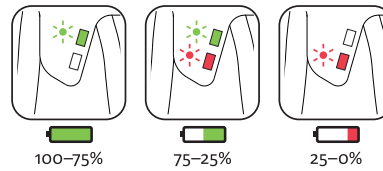

Battery

Mounting

Charging

USB-C charging
*USB-C cable not included

on/off: hold 2 sec

Run Times and Modes

KTV DRIVE FRONT

	BLAST	ECONOMY	DAY FLASH	FLASH 1	FLASH 2
	70 LUMENS	15 LUMENS	200 LUMENS	30 LUMENS	15 LUMENS
	3:00 h:min	13:30 h:min	14:30 h:min	40:00 h:min	40:00 h:min

Battery

Mounting

Charging

charging charged

on/off: hold 2 sec

Run Times and Modes

KTV DRIVE PRO + REAR

	ECONOMY	BLAST	PULSE	FLASH 1	DAY FLASH	FEMTO
	10 LUMENS	50 LUMENS	50 LUMENS	25 LUMENS	150 LUMENS	5 LUMENS
	9:00 h:min	2:00 h:min	4:00 h:min	18:00 h:min	10:30 h:min	20:00 h:min