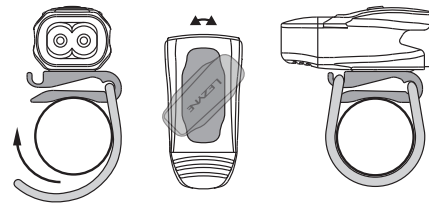

Battery

Mounting

Charging

USB-C charging
*USB-C cable not included

on/off: hold 2 sec

Run Times and Modes

KTV DRIVE FRONT

	BLAST	ECONOMY	DAY FLASH	FLASH 1	FLASH 2
	70 LUMENS	15 LUMENS	200 LUMENS	30 LUMENS	15 LUMENS
	3:00 h:min	13:30 h:min	14:30 h:min	40:00 h:min	40:00 h:min

Battery

Mounting

Charging

charging charged

on/off: hold 2 sec

Run Times and Modes

KTV DRIVE PRO + REAR

	ECONOMY	BLAST	PULSE	FLASH 1	DAY FLASH	FEMTO
	10 LUMENS	50 LUMENS	50 LUMENS	25 LUMENS	150 LUMENS	5 LUMENS
	9:00 h:min	2:00 h:min	4:00 h:min	18:00 h:min	10:30 h:min	20:00 h:min