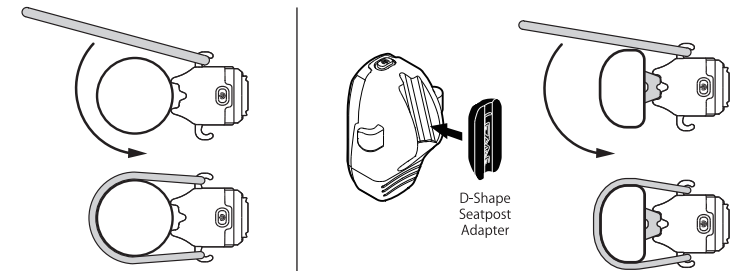

Mounting

- Before using your Lezyne LED Light for the first time, fully charge battery.
- Antes de utilizar la luz LED por primera vez, cargue completamente la batería.
- Avant d'utiliser votre lampe LED Lezyne pour la première fois, chargez complètement la batterie.
- Bevor Sie die ihre Lezyne Lampe zum ersten Mal benutzen, sollte Sie diese vollständig laden.
- 最初にLezyne LEDライトを使用する前に、バッテリーをフルに充電してください。