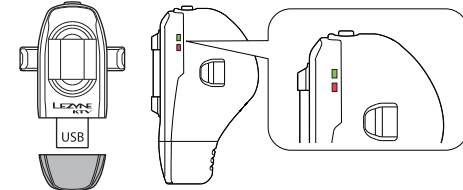

Battery

Mounting

Charging

charging charged

on/off: hold 2 sec

Run Times and Modes

KTV DRIVE PRO + REAR

	ECONOMY	BLAST	PULSE	FLASH 1	DAY FLASH	FEMTO
	10 LUMENS	50 LUMENS	50 LUMENS	25 LUMENS	150 LUMENS	5 LUMENS
	9:00 h:min	2:00 h:min	4:00 h:min	18:00 h:min	10:30 h:min	20:00 h:min