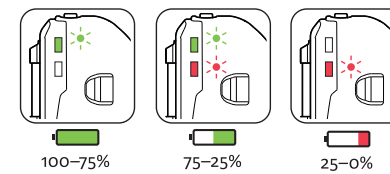

on/off: hold 2 sec

Run Times and Modes

KTV DRIVE PRO 300+ FRONT

	ECONOMY	ENDURO	BLAST	DAY FLASH	FEMTO	PULSE
	100 LUMENS	200 LUMENS	300 LUMENS	300 LUMENS	20 LUMENS	100 LUMENS
	8:00 h:min	4:30 h:min	3:00 h:min	28:00 h:min	100:00 h:min	12:00 h:min
Power Pack* Compatible						

Battery

Mounting

Charging

USB-C charging
*USB-C cable not included

on/off: hold 2 sec

Run Times and Modes

KTV DRIVE FRONT

	BLAST	ECONOMY	DAY FLASH	FLASH 1	FLASH 2
	70 LUMENS	15 LUMENS	200 LUMENS	30 LUMENS	15 LUMENS
	3:00 h:min	13:30 h:min	14:30 h:min	40:00 h:min	40:00 h:min

Battery

Mounting

Charging

charging charged

on/off: hold 2 sec

Run Times and Modes

KTV DRIVE PRO + REAR

	ECONOMY	BLAST	PULSE	FLASH 1	DAY FLASH	FEMTO
	10 LUMENS	50 LUMENS	50 LUMENS	25 LUMENS	150 LUMENS	5 LUMENS
	9:00 h:min	2:00 h:min	4:00 h:min	18:00 h:min	10:30 h:min	20:00 h:min

KTV DRIVE+ REAR

	ECONOMY	BLAST	PULSE	FLASH 1	DAY FLASH	FEMTO
	5 LUMENS	20 LUMENS	20 LUMENS	20 LUMENS	40 LUMENS	5 LUMENS
	10:00 h:min	2:30 h:min	5:00 h:min	9:00 h:min	12:00 h:min	45:00 h:min

KTV DRIVE PRO + ALERT REAR

	ECONOMY	BLAST	PULSE	FLASH 1	DAY FLASH	FEMTO	ACTIVE ALERT
	10 LUMENS	50 LUMENS	50 LUMENS	25 LUMENS	150 LUMENS	5 LUMENS	150 LUMENS
	9:00 h:min	2:00 h:min	4:00 h:min	18:00 h:min	10:30 h:min	20:00 h:min	

Battery

Charging

Mounting

- Before using your Lezyne LED Light for the first time, fully charge battery.
- Antes de utilizar la luz LED por primera vez, cargue completamente la batería.
- Avant d'utiliser votre lampe LED Lezyne pour la première fois, chargez complètement la batterie.
- Bevor Sie die ihre Lezyne Lampe zum ersten Mal benutzen, sollte Sie diese vollständig laden.
- 最初にLezyne LEDライトを使用する前に、バッテリーをフルに充電してください。