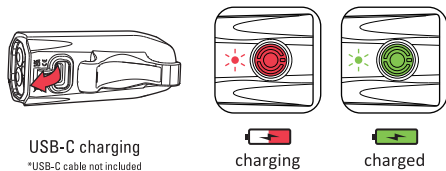

Battery

Mounting

Charging

USB-C charging
*USB-C cable not included

on/off: hold 2 sec

Run Times and Modes

KTV DRIVE FRONT

	BLAST	ECONOMY	DAY FLASH	FLASH 1	FLASH 2
	70 LUMENS	15 LUMENS	200 LUMENS	30 LUMENS	15 LUMENS
	3:00 h:min	13:30 h:min	14:30 h:min	40:00 h:min	40:00 h:min