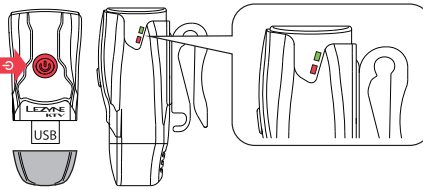

Battery

Mounting

Charging

USB-C charging
*USB-C cable not included

on/off: hold 2 sec

Run Times and Modes

KTV DRIVE FRONT

	BLAST	ECONOMY	DAY FLASH	FLASH 1	FLASH 2
	70 LUMENS	15 LUMENS	200 LUMENS	30 LUMENS	15 LUMENS
	3:00 h:min	13:30 h:min	14:30 h:min	40:00 h:min	40:00 h:min

Battery

Mounting

Charging

charging charged

on/off: hold 2 sec

Run Times and Modes

KTV DRIVE PRO + REAR

	ECONOMY	BLAST	PULSE	FLASH 1	DAY FLASH	FEMTO
	10 LUMENS	50 LUMENS	50 LUMENS	25 LUMENS	150 LUMENS	5 LUMENS
	9:00 h:min	2:00 h:min	4:00 h:min	18:00 h:min	10:30 h:min	20:00 h:min