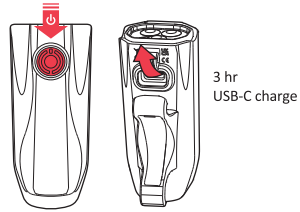

on/off: hold 2 sec

Run Times and Modes

KTV DRIVE PRO 300+ FRONT

	ECONOMY	ENDURO	BLAST	DAY FLASH	FEMTO	PULSE
	100 LUMENS	200 LUMENS	300 LUMENS	300 LUMENS	20 LUMENS	100 LUMENS
	8:00 h:min	4:30 h:min	3:00 h:min	28:00 h:min	100:00 h:min	12:00 h:min
Power Pack* Compatible