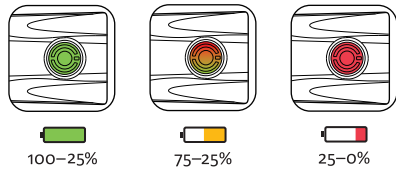

on/off: hold 2 sec

Run Times and Modes

KTV DRIVE PRO 300+ FRONT

	ECONOMY	ENDURO	BLAST	DAY FLASH	FEMTO	PULSE
	100 LUMENS	200 LUMENS	300 LUMENS	300 LUMENS	20 LUMENS	100 LUMENS
	8:00 h:min	4:30 h:min	3:00 h:min	28:00 h:min	100:00 h:min	12:00 h:min
Power Pack* Compatible						

Battery

Mounting

Charging

USB-C charging
*USB-C cable not included

on/off: hold 2 sec

Run Times and Modes

KTV DRIVE FRONT

	BLAST	ECONOMY	DAY FLASH	FLASH 1	FLASH 2
	70 LUMENS	15 LUMENS	200 LUMENS	30 LUMENS	15 LUMENS
	3:00 h:min	13:30 h:min	14:30 h:min	40:00 h:min	40:00 h:min