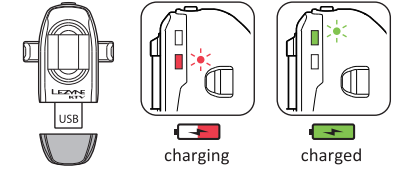

on/off: hold 2 sec

Run Times and Modes

KTV DRIVE PRO 300+ FRONT

	ECONOMY	ENDURO	BLAST	DAY FLASH	FEMTO	PULSE
	100 LUMENS	200 LUMENS	300 LUMENS	300 LUMENS	20 LUMENS	100 LUMENS
	8:00 h:min	4:30 h:min	3:00 h:min	28:00 h:min	100:00 h:min	12:00 h:min
Power Pack* Compatible						

Battery

Mounting

Charging

USB-C charging
*USB-C cable not included

on/off: hold 2 sec

Run Times and Modes

KTV DRIVE FRONT

	BLAST	ECONOMY	DAY FLASH	FLASH 1	FLASH 2
	70 LUMENS	15 LUMENS	200 LUMENS	30 LUMENS	15 LUMENS
	3:00 h:min	13:30 h:min	14:30 h:min	40:00 h:min	40:00 h:min

Battery

Mounting

Charging

charging charged

on/off: hold 2 sec

Run Times and Modes

KTV DRIVE PRO + REAR

	ECONOMY	BLAST	PULSE	FLASH 1	DAY FLASH	FEMTO
	10 LUMENS	50 LUMENS	50 LUMENS	25 LUMENS	150 LUMENS	5 LUMENS
	9:00 h:min	2:00 h:min	4:00 h:min	18:00 h:min	10:30 h:min	20:00 h:min

KTV DRIVE+ REAR

	ECONOMY	BLAST	PULSE	FLASH 1	DAY FLASH	FEMTO
	5 LUMENS	20 LUMENS	20 LUMENS	20 LUMENS	40 LUMENS	5 LUMENS
	10:00 h:min	2:30 h:min	5:00 h:min	9:00 h:min	12:00 h:min	45:00 h:min

KTV DRIVE PRO + ALERT REAR

	ECONOMY	BLAST	PULSE	FLASH 1	DAY FLASH	FEMTO	ACTIVE ALERT
	10 LUMENS	50 LUMENS	50 LUMENS	25 LUMENS	150 LUMENS	5 LUMENS	150 LUMENS
	9:00 h:min	2:00 h:min	4:00 h:min	18:00 h:min	10:30 h:min	20:00 h:min	

Battery

Charging

Mounting

- Before using your Lezyne LED Light for the first time, fully charge battery.
- Antes de utilizar la luz LED por primera vez, cargue completamente la batería.
- Avant d'utiliser votre lampe LED Lezyne pour la première fois, chargez complètement la batterie.
- Bevor Sie die ihre Lezyne Lampe zum ersten Mal benutzen, sollte Sie diese vollständig laden.
- 最初にLezyne LEDライトを使用する前に、バッテリーをフルに充電してください。