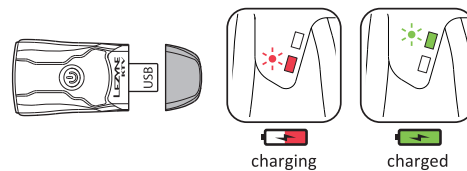

Battery

Mounting

Charging

USB-C charging
*USB-C cable not included

on/off: hold 2 sec

Run Times and Modes

KTV DRIVE FRONT

	BLAST	ECONOMY	DAY FLASH	FLASH 1	FLASH 2
	70 LUMENS	15 LUMENS	200 LUMENS	30 LUMENS	15 LUMENS
	3:00 h:min	13:30 h:min	14:30 h:min	40:00 h:min	40:00 h:min

Battery

Mounting

Charging

charging charged

on/off: hold 2 sec

Run Times and Modes

KTV DRIVE PRO + REAR

	ECONOMY	BLAST	PULSE	FLASH 1	DAY FLASH	FEMTO
	10 LUMENS	50 LUMENS	50 LUMENS	25 LUMENS	150 LUMENS	5 LUMENS
	9:00 h:min	2:00 h:min	4:00 h:min	18:00 h:min	10:30 h:min	20:00 h:min