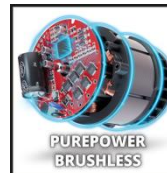

METAL CHUCK

Technical Data

- Number of gears	2
- Idle speed (gear 1)	0-500 min⁻¹
- Idle speed (gear 2)	0-1800 min⁻¹
- Max. torque hard	80 Nm
- Number of torque steps	19+1 settings
- Drill chuck	13 mm | single sleeve

PUREPOWER BRUSHLESS