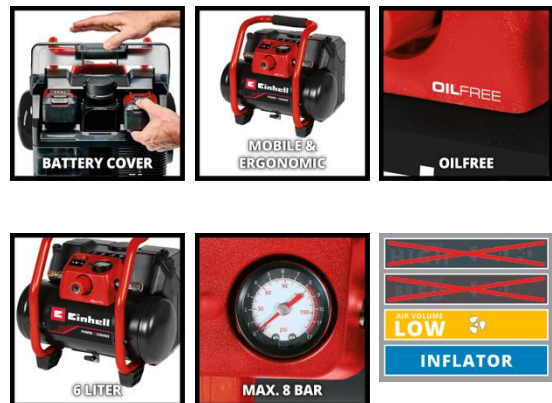

Technical Data

- Motor speed	16000 min⁻¹
- Pump speed	3200 min⁻¹
- Intake capacity	150 L/min
- Output power at 0 bar	95 L/min
- Output power at 4 bar	70 L/min
- Output power at 7 bar	50 L/min
- Max. operating pressure	8 bar
- Tank capacity	6 L
- No. of cylinders	1 Pieces
- Sound pressure level; Lpa	73 dB (A)
- Sound power level; Lwa	94 dB (A)